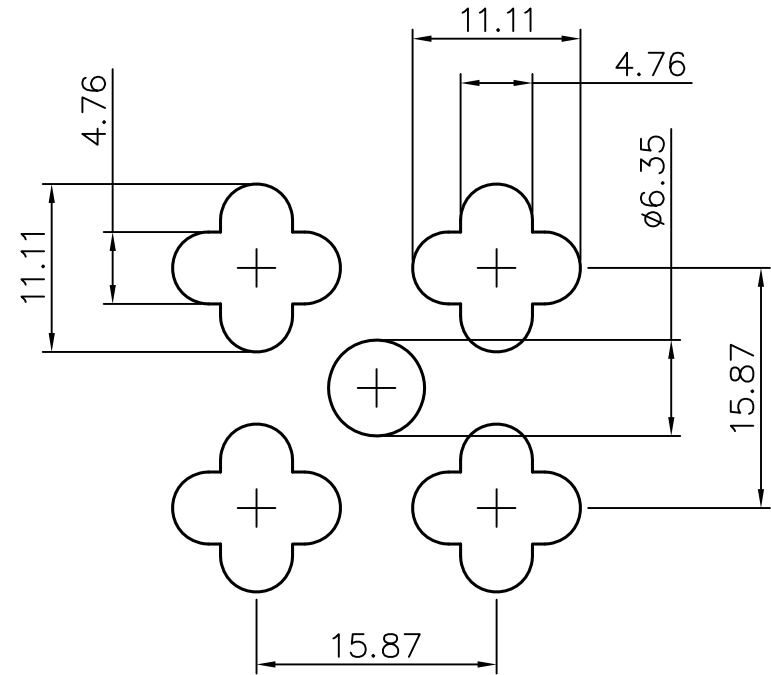

Perforation shown actual size (when printed at A4)

Enlarged Detail

PERF CODE: UM-P-111536-CL  
PATTERN: CLOVER LEAF H.A  
HOLE SIZE: 11.11x4.76 MM  
PITCH: 15.87x15.87 MM  
OPEN AREA: 36%

URBAN Metalwork + Design Studio - Aust  
6 Kambouris Crt, Corio, VIC, 3214  
P | +61 432 590 125  
E | info@urbanmetalwork.com.au